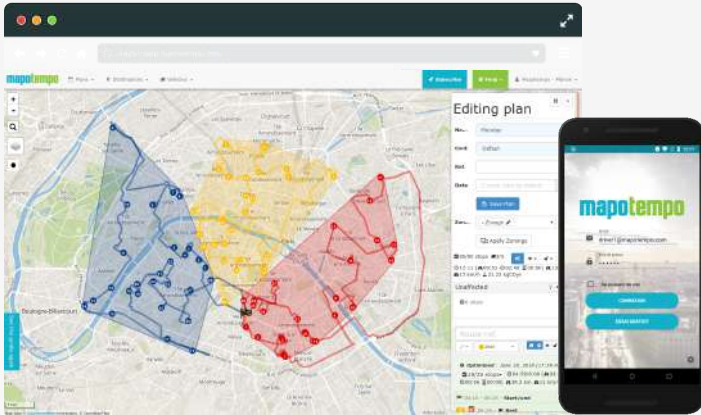

mapotempo

ROUTE MANAGEMENT SOLUTIONS

The web-based software
& the mobile app, ready to use

The APIs to boost
your business software

ROUTE PLANNING
& OPTIMIZATION

LIVE TRACKING
& ALERTS

REPORTING &
ANALYTICS

APIS
INTEGRATION

www.mapotempo.com

MAPOTEMPO WEB + LIVE

The web software & the mobile app, ready to use.

100%
ONLINE

USER
FRIENDLY

FULL
SERVICES

SUITABLE
PRICING

APIs

Software developers and integrators, boost your solutions:
ERP, CRM, TMS with our easy to implement APIs.

Mapotempo Web Views

Embeddable views
to your solutions.

Routing

Route computation.

Mapotempo Web API